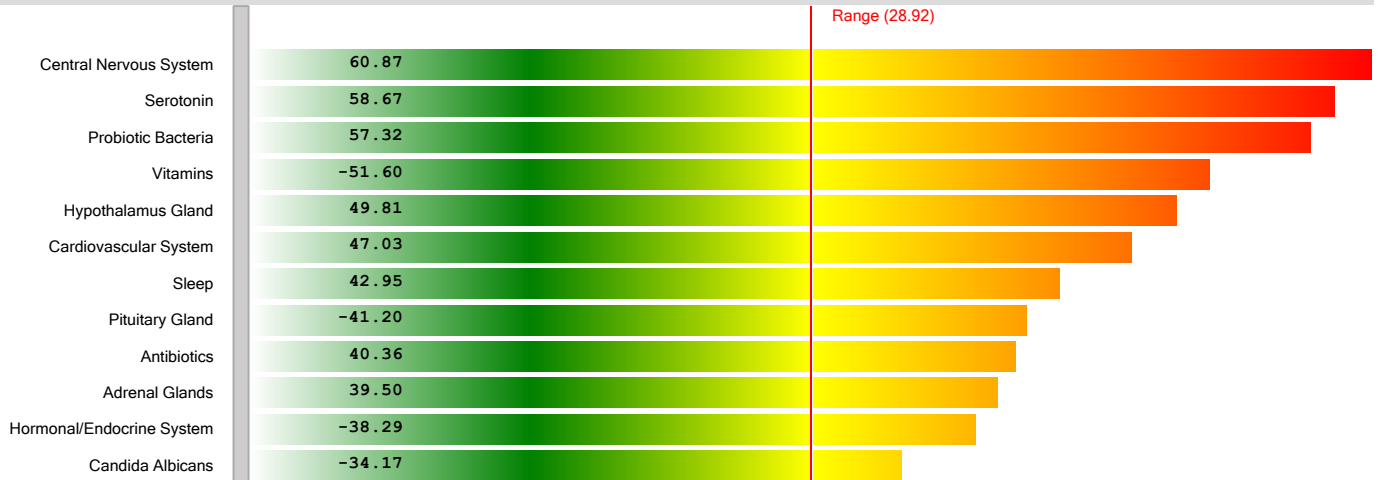

MENTAL & EMOTIONAL STRESS

Mental & Emotional Stressors