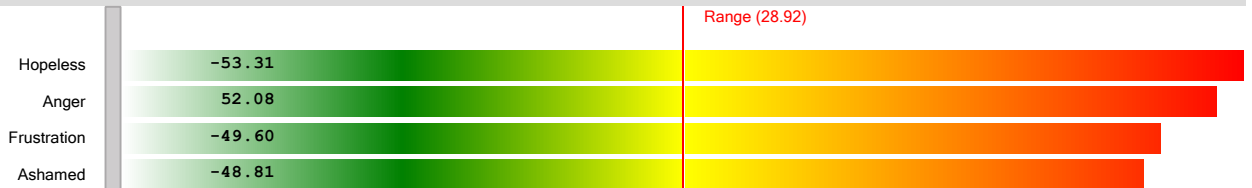

Emotion Stressors