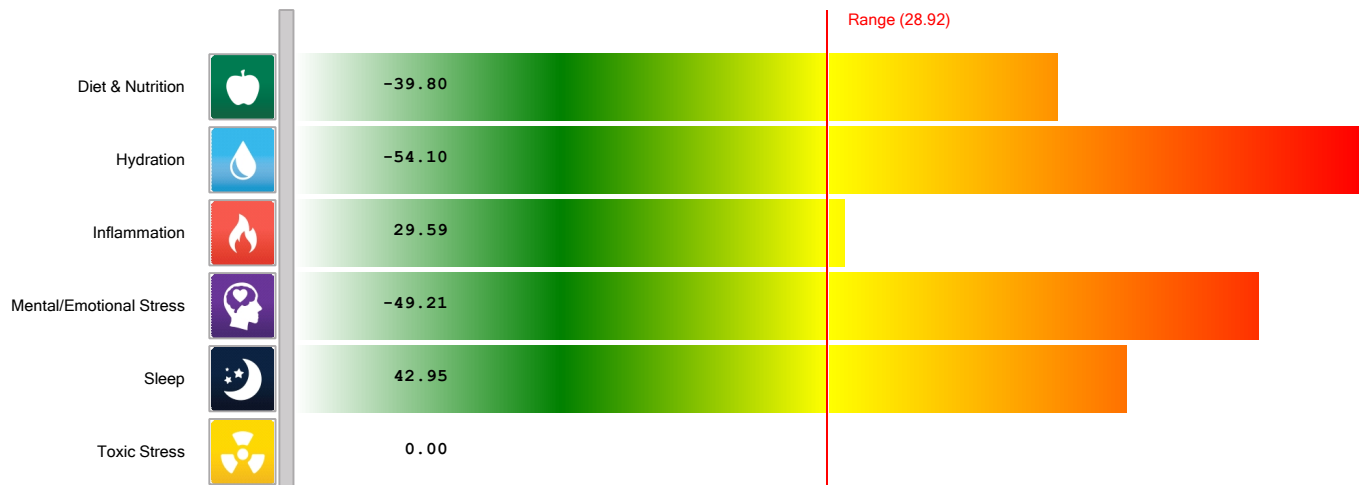

STRESSOR VIRTUAL ITEM RESPONSES: LIFESTYLE AREAS