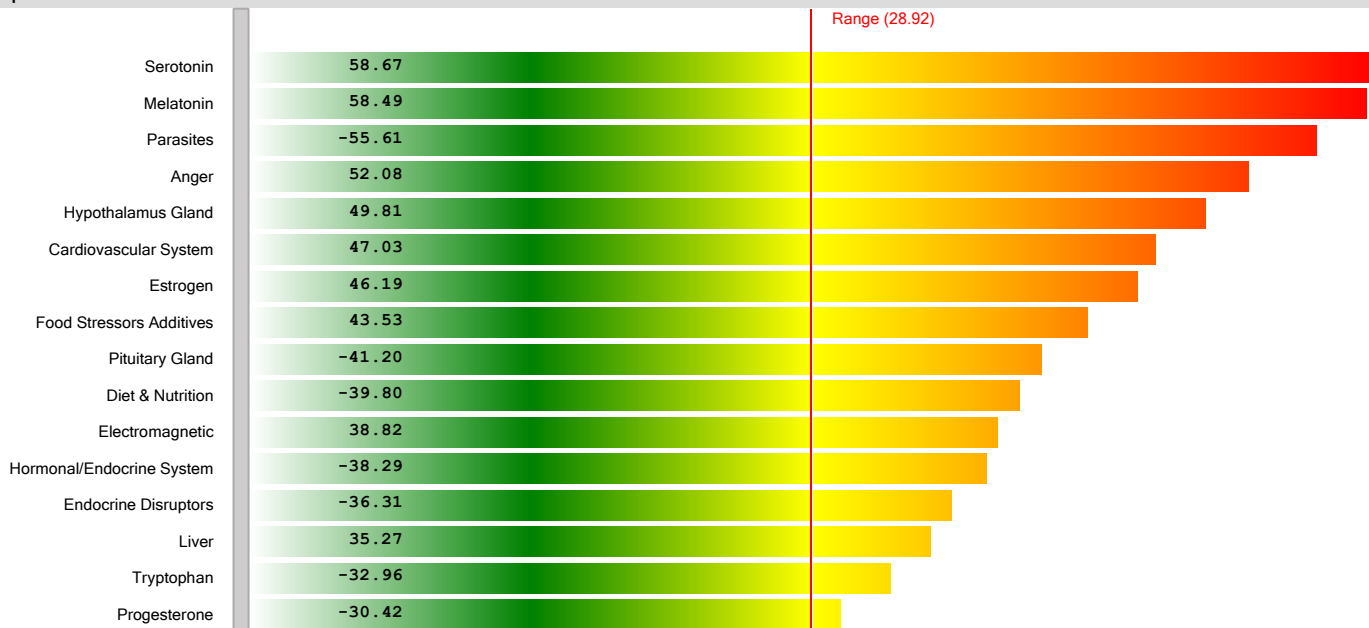

Sleep Stressors

Top Sleep Balancers

- 85.08 YG - Earth Scent Essential Oil Blend
- 79.41 YG - Y-23 Immune Essential Oil Blend
- 79.28 YG - Fir Balsam Essential Oil
- 76.15 HFX - Hydration - Sleep
- 75.36 YG - Oregano & Lavender Essential Oil Blend