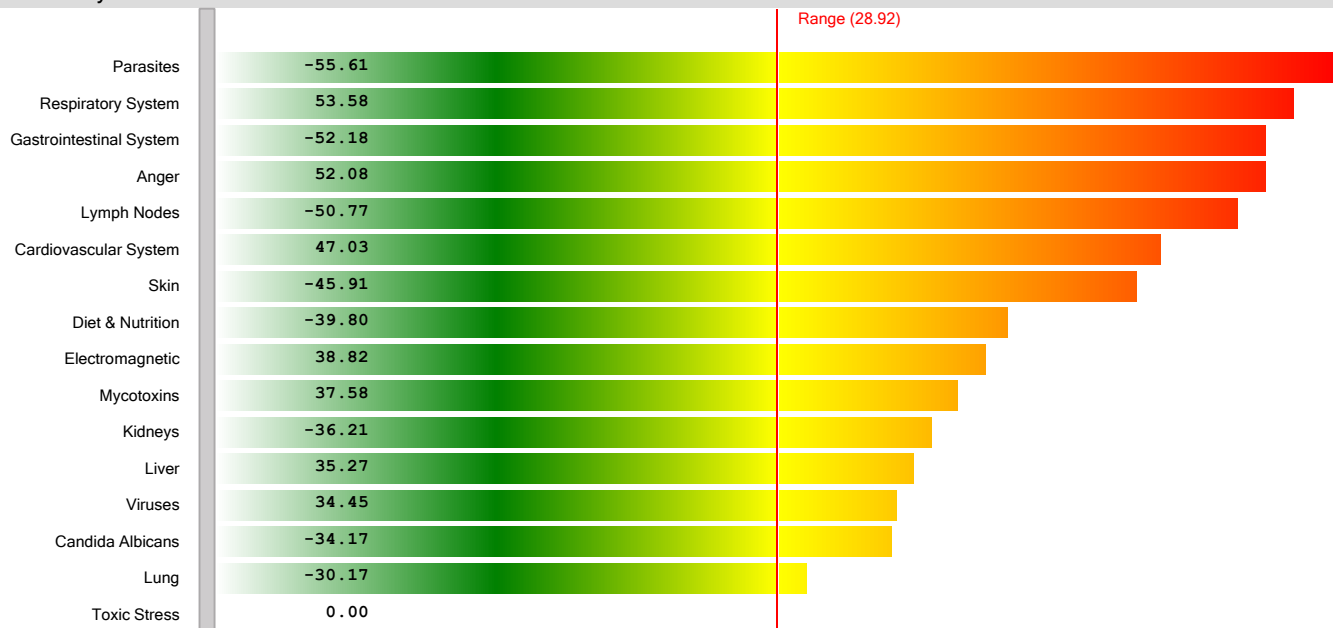

4 CORE BODY SYSTEMS FOR WELLNESS

STRESSOR VIRTUAL ITEM RESPONSES: 4 CORE SYSTEMS

STRESSOR VIRTUAL ITEM RESPONSES: LIFESTYLE AREAS

DETOXIFICATION SYSTEM

Detoxification System Stressors

Top Detoxification Balancers