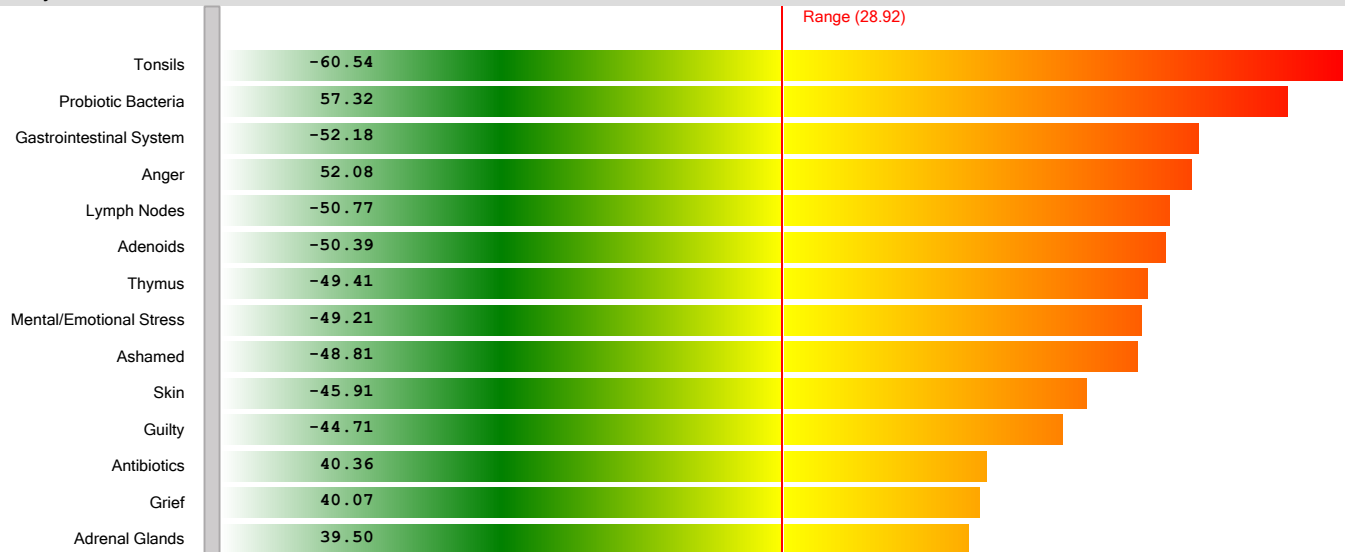

IMMUNE SYSTEM

Immune System Stressors