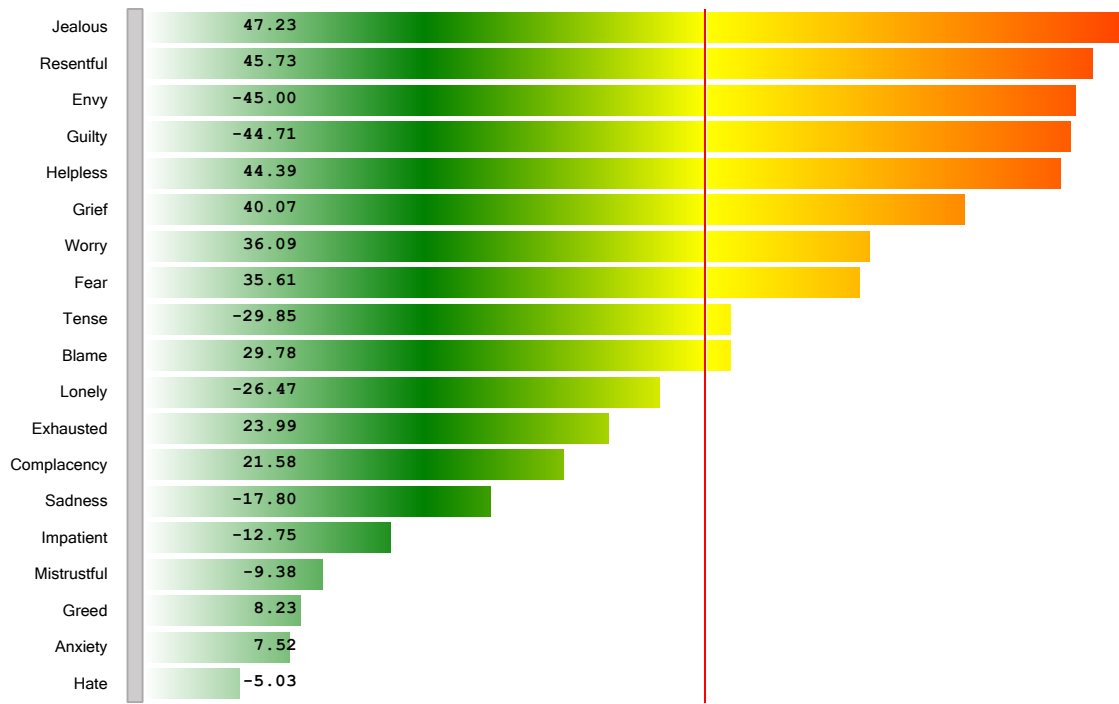

Top Mental/Emotional Balancers

- 95.91 **YG - Plant Derived Minerals**
- 95.65 **YG - Ultimate Gluco-Gel 2 Capsules 2 times per day**
- 95.42 **YG - Beyond Tangy Tangerine 2.0 Citrus Peach Fusion 2 Scoops 1 times per day**
- 94.93 **YG - Ultimate EFA Plus 1 Capsule 3 times per day**
- 92.48 **YG - Dill Blend Essential Oil Blend**