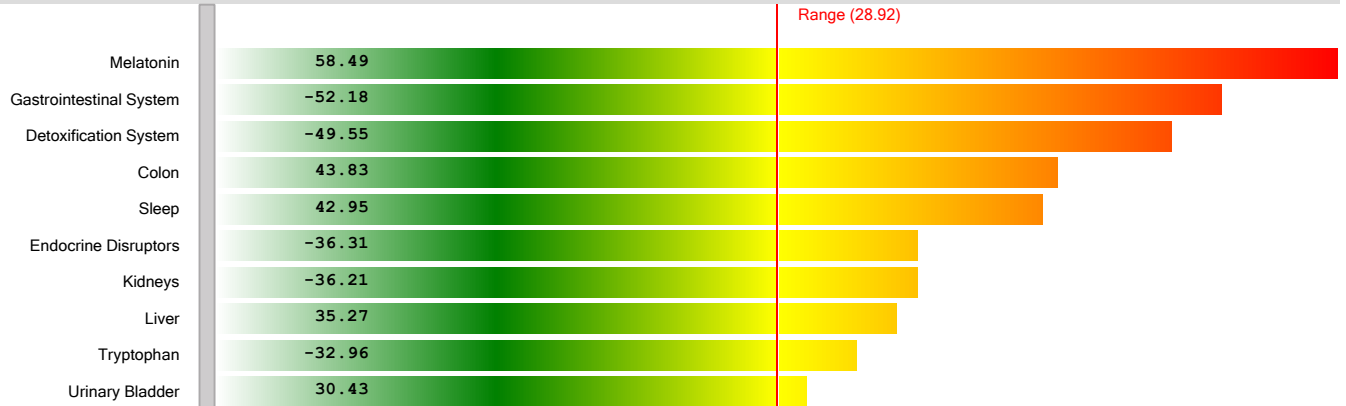

HYDRATION

Hydration Stressors

Top Hydration Balancers

- 100.24 **YG - Jojoba Carrier Oil**
- 90.98 **SOZO - SoZo Nutritional Beverage**
- 86.86 **PJ - Projoba Full Hair Oil**
- 76.15 **HFX - Hydration - Sleep**
- 75.86 **YG - Super Greens 1 Scoop 1 times per day**