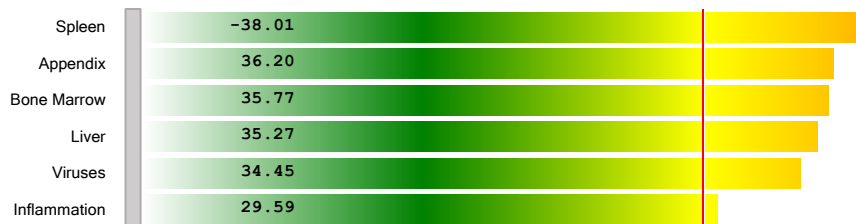

Top Immune System Balancers

- 95.91 **YG - Plant Derived Minerals**
- 95.42 **YG - Beyond Tangy Tangerine 2.0 Citrus Peach Fusion 2 Scoops 1 times per day**
- 94.93 **YG - Ultimate EFA Plus 1 Capsule 3 times per day**
- 91.49 **YG - Ultimate Colloidal Silver Plus**
- 90.98 **SOZO - SoZo Nutritional Beverage**