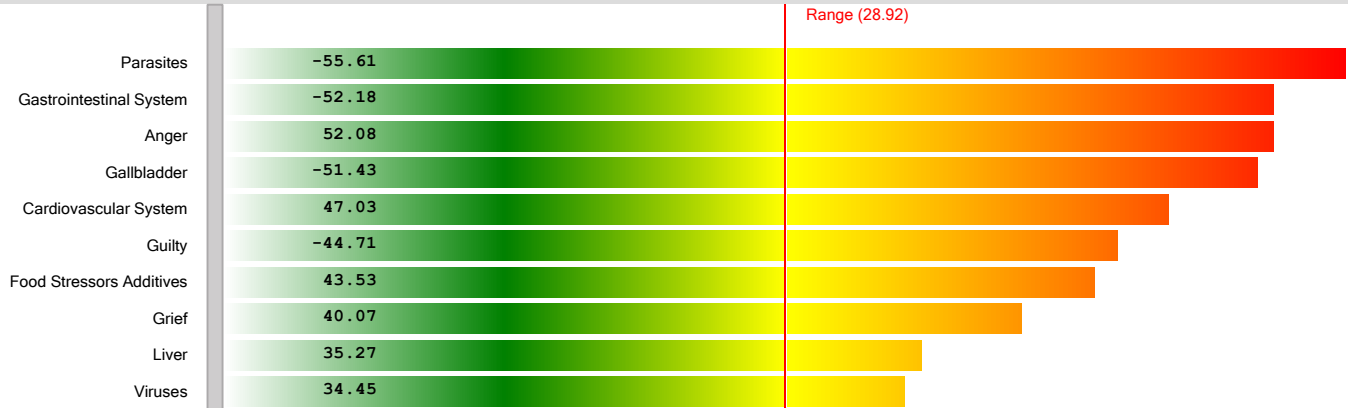

INFLAMMATION

Inflammation Stressors