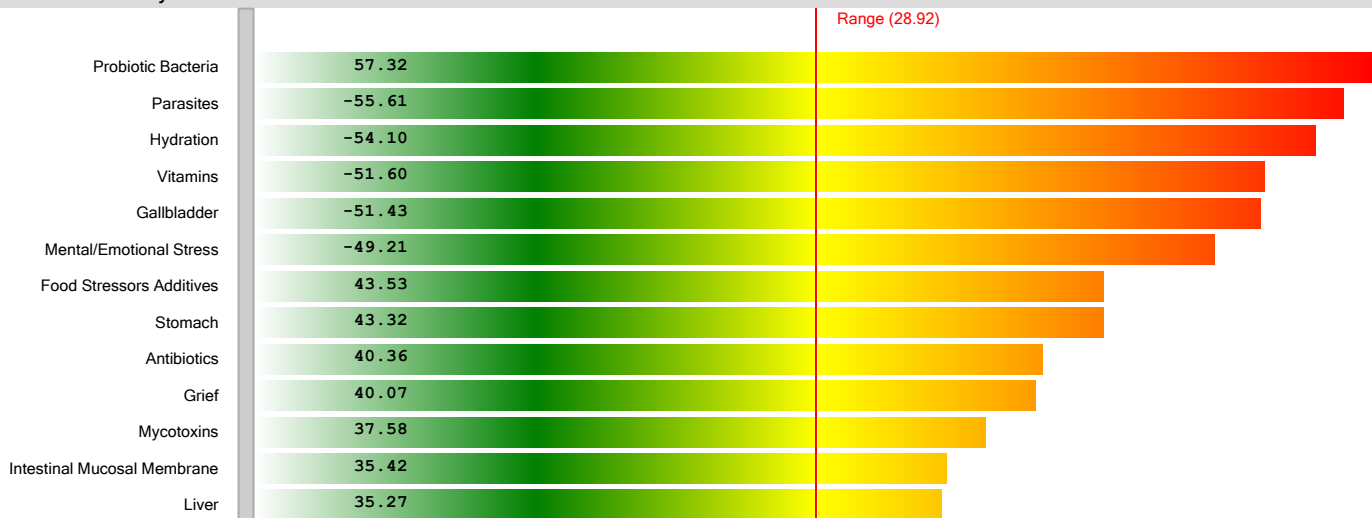

GASTROINTESTINAL SYSTEM

Gastrointestinal System Stressors