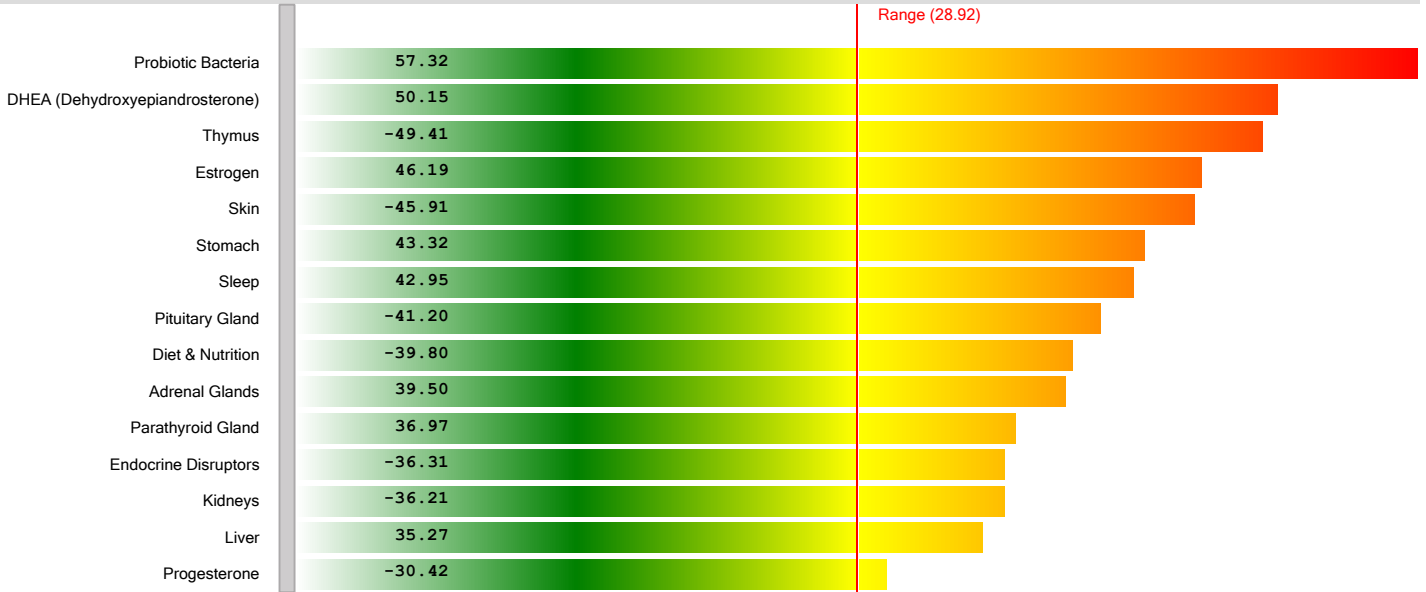

HORMONES AND ENDOCRINE SYSTEM

Hormonal/Endocrine System Stressors